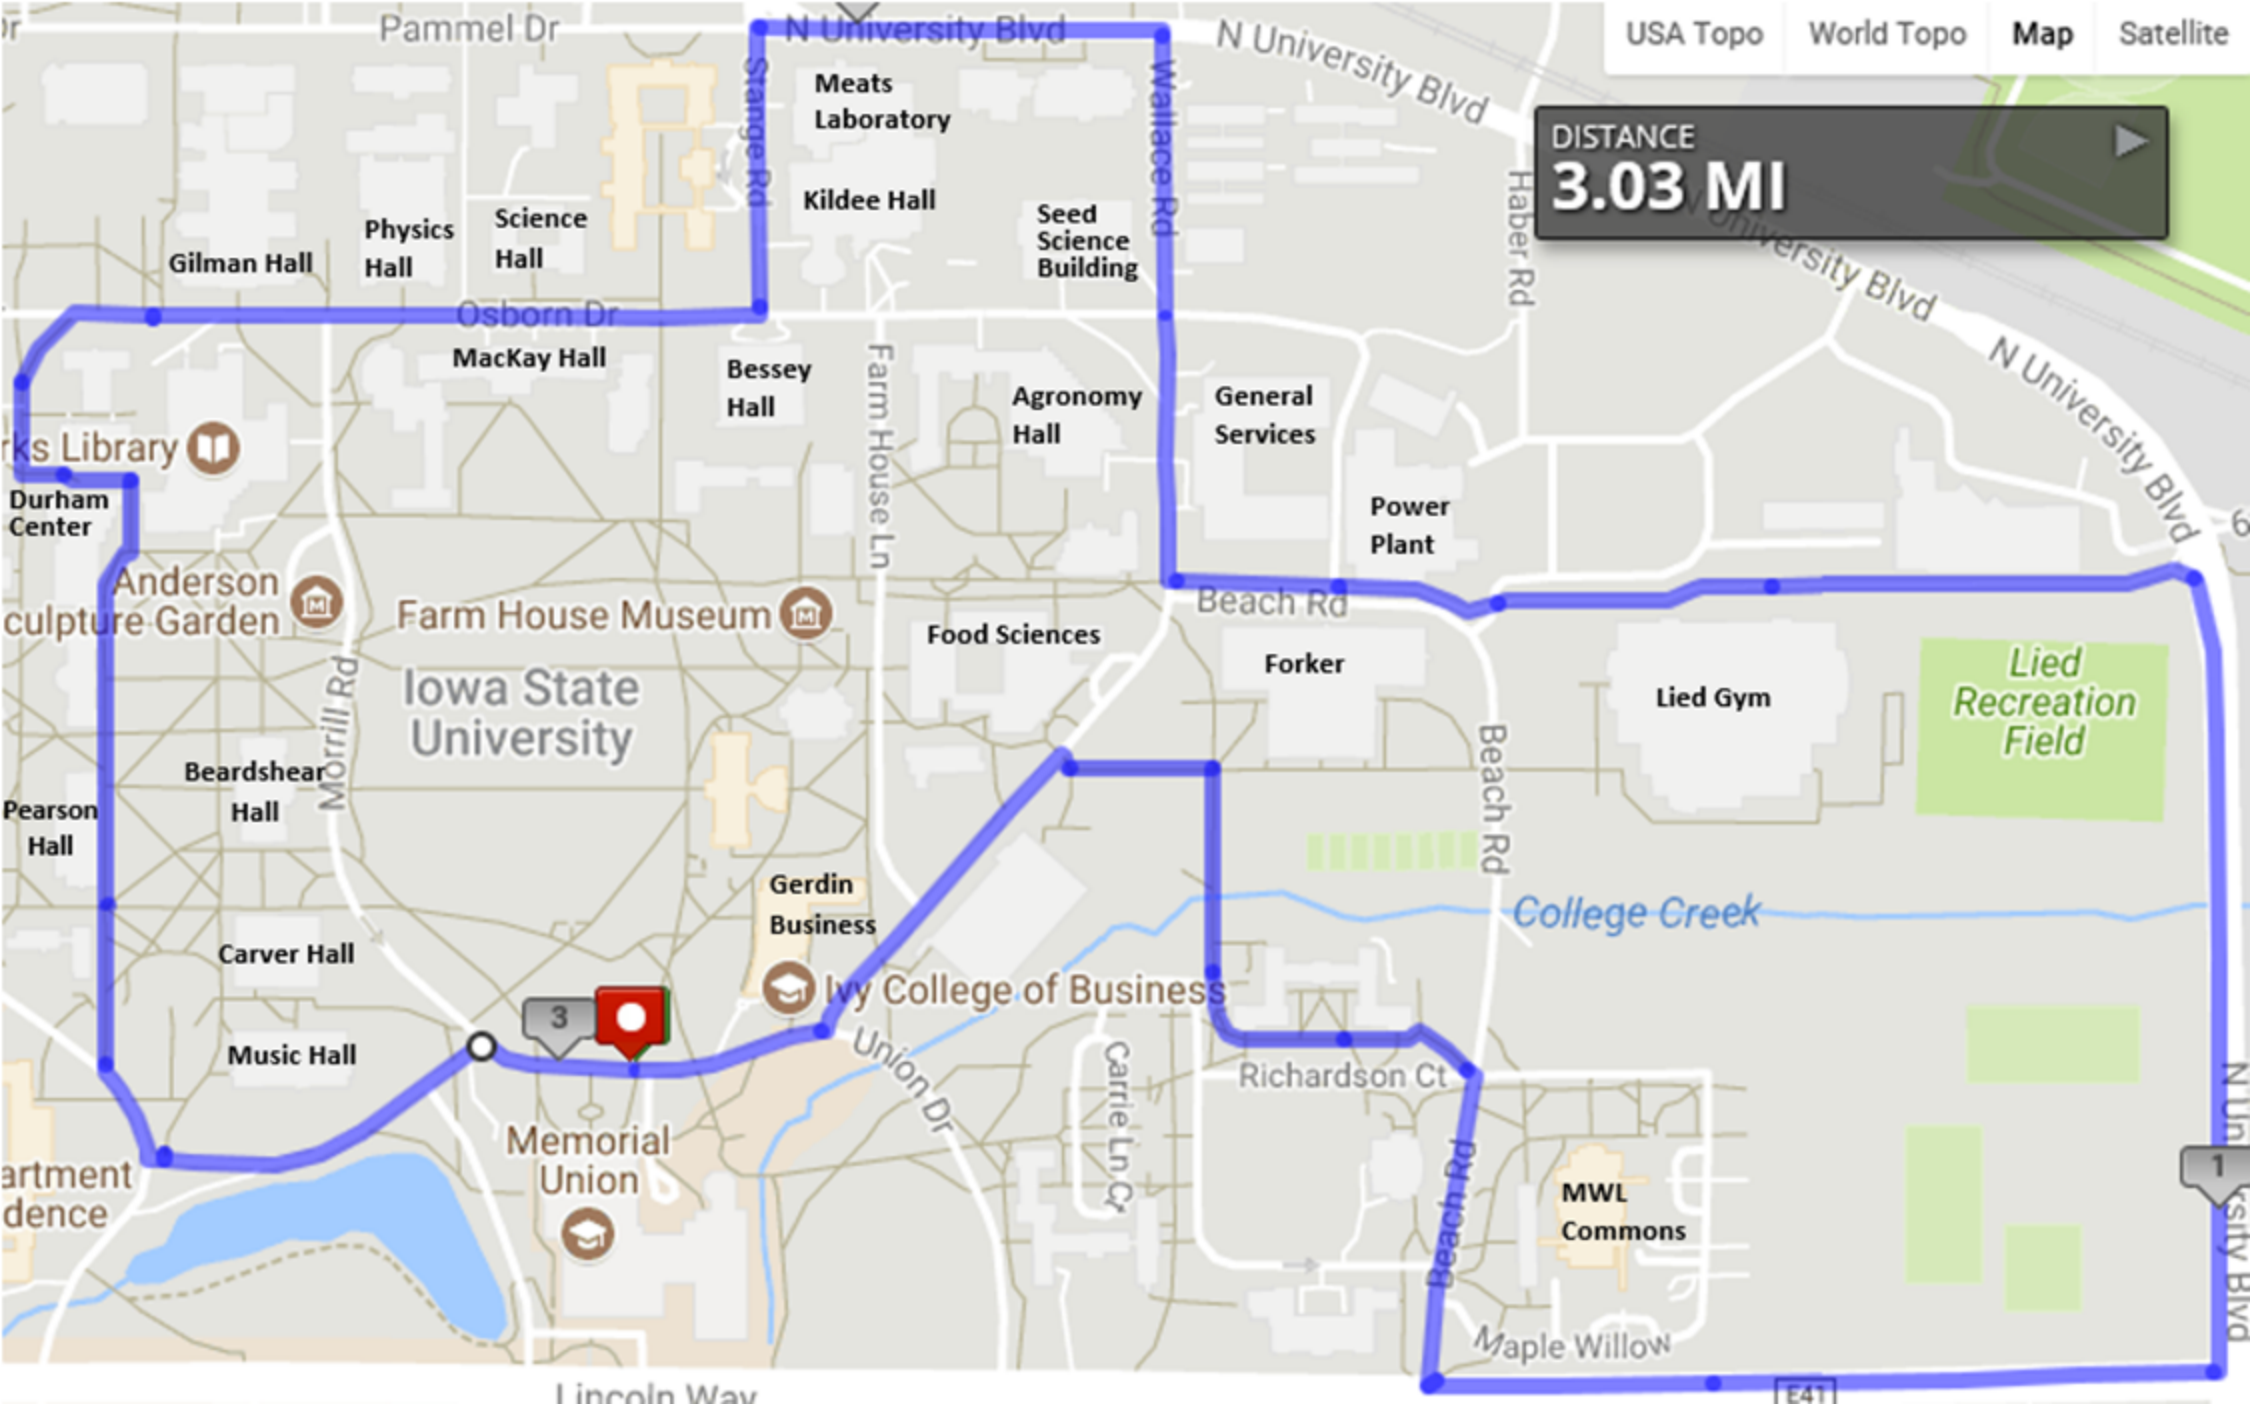

DISTANCE
3.03 MI

Pammel Dr

N University Blvd

N University Blvd

Haber Rd

Gilman Hall

Physics Hall

Science Hall

Books Library

Durham Center

Anderson Sculpture Garden

Farm House Museum

Food Sciences

Beach Rd

Forker

Lied Gym

Lied Recreation Field

Iowa State University

Beardshear Hall

Pearson Hall

Morrill Rd

Gerdin Business

Ivy College of Business

College Creek

Beach Rd

3

Memorial Union

Union Dr

Carrie Ln Cr

Richardson Ct

MWL Commons

Department of