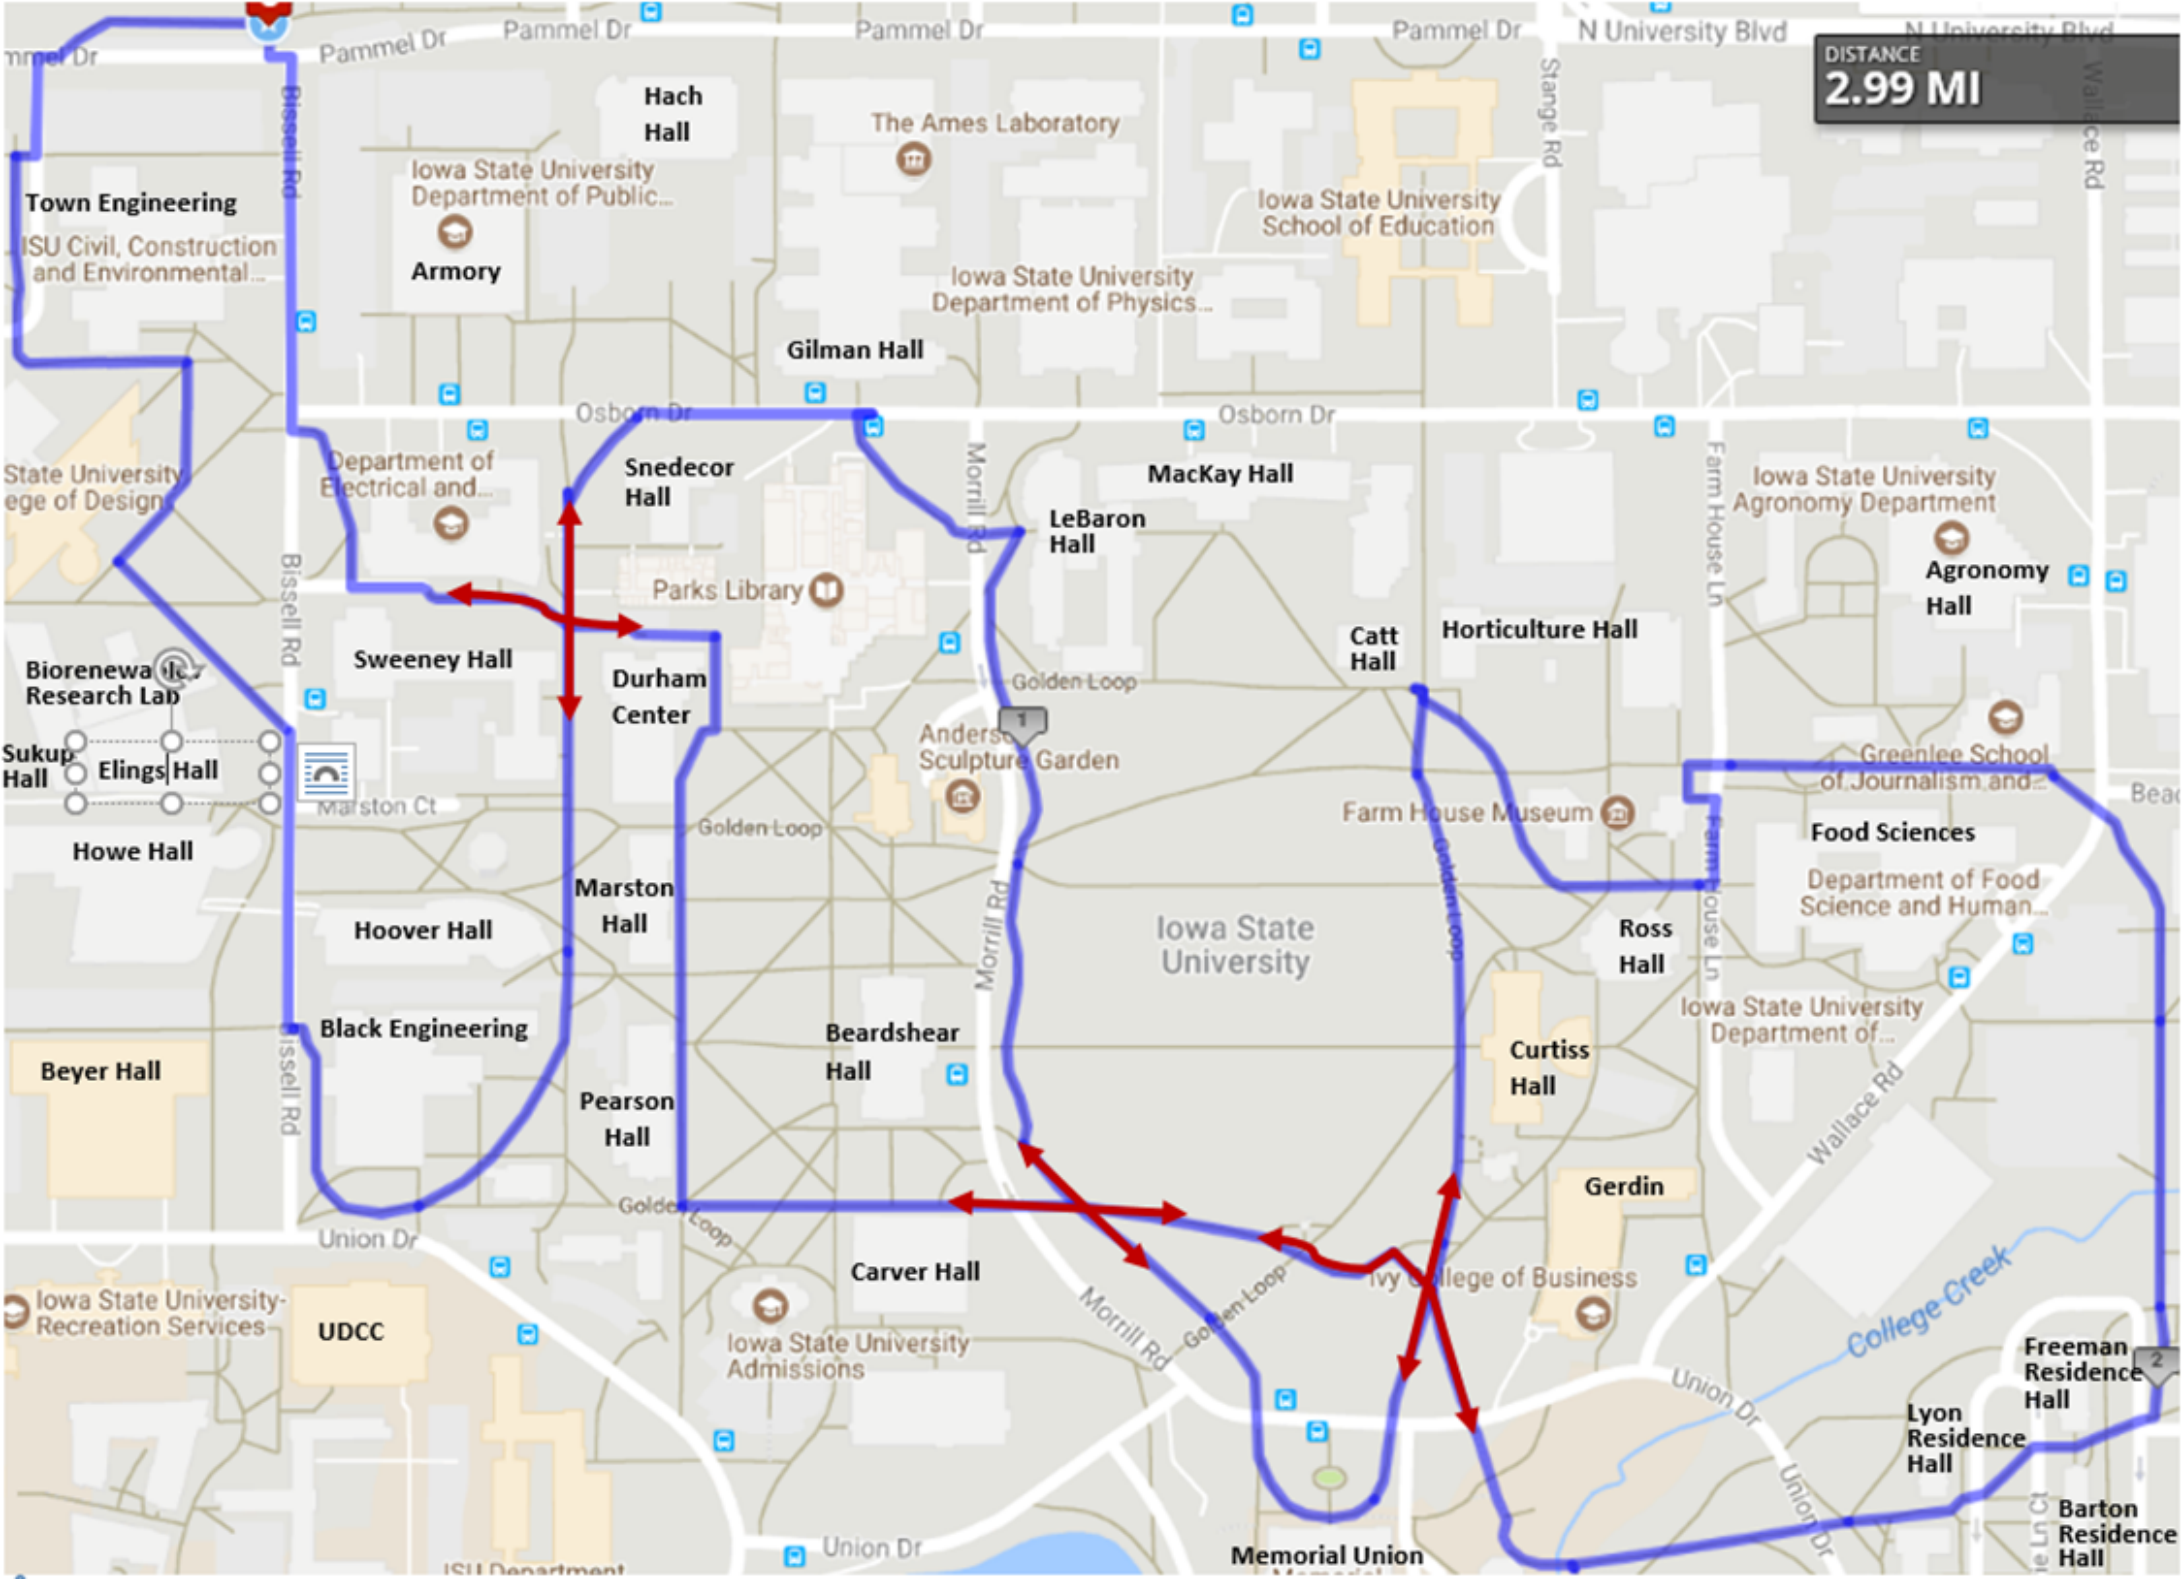

DISTANCE
2.99 MI

Town Engineering
ISU Civil, Construction
and Environmental...

Armory

Hach
Hall

The Ames Laboratory

Iowa State University
Department of Physics...

Iowa State University
School of Education

Gilman Hall

Department of
Electrical and...

Snedecor
Hall

MacKay Hall

LeBaron
Hall

Iowa State University
Agronomy Department

Agronomy
Hall

Sweeney Hall

Durham
Center

Black Engineering

Beardshear
Hall

Curtiss
Hall

Gerdin

Iowa State University
Recreation Services

UDCC

Iowa State University
Admissions

Carver Hall